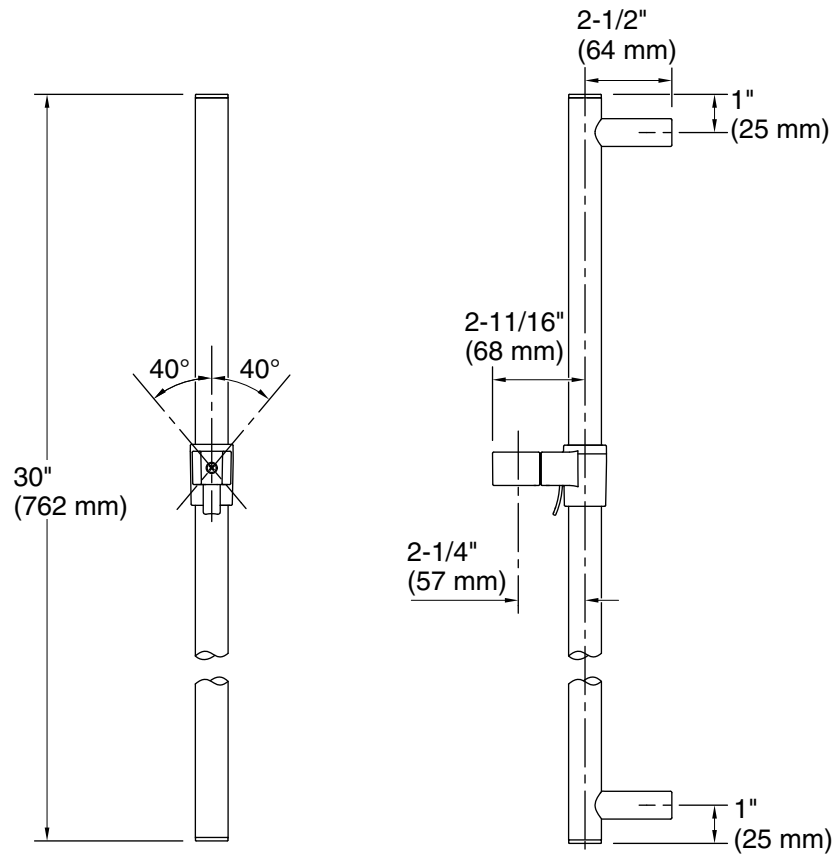

Features

- 30" adjustable slidebar supports a handshower at the desired height for a customized showering experience.

Material

- Durable metal construction.
- KOHLER finishes resist corrosion and tarnishing.

Technical Information

All product dimensions are nominal.

Notes

Install this product according to the installation guide.